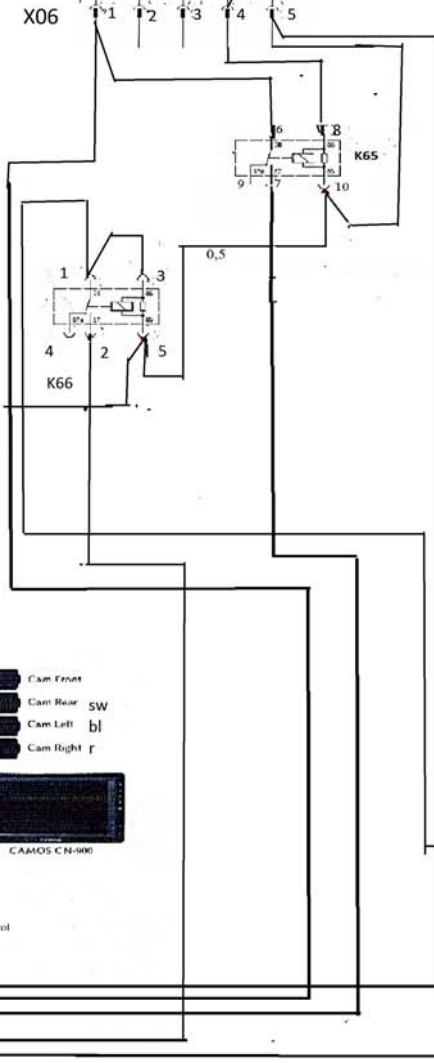

0	PYS 1-14	0000-08	01 07 14	DK	2013	Date	None	Citymaster 1600	Name	Schaltplan / circuit diagram	Drawing Number	91033951		
A2	No	Number appears	Change No	Date	Name	Standard	Verified	Change No	0000-07	For this drawing we reserve all rights	No. of Sh	26		
										acc. DIN 341	KABI 472	Type 8878	Dep ELK	Sheet 6