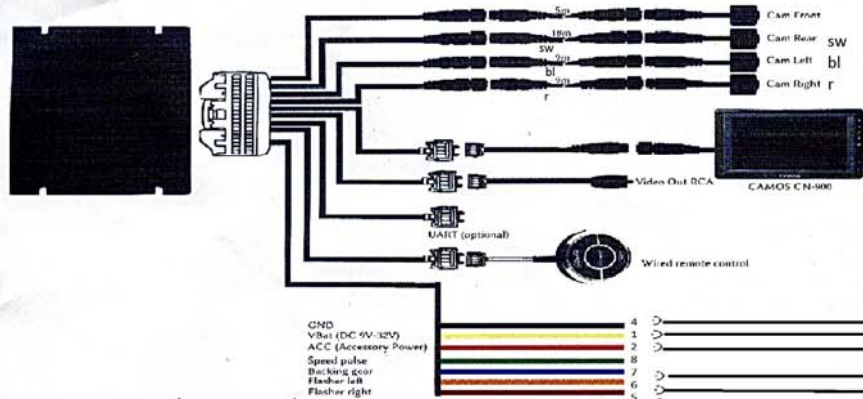

Video 360° CM1650

- schwarz - 31 (Masse)
- gelb - 30 (Batterie-Plus)
- rot - 15 (Zündungs-Plus)
- blau - RFL (Rückfahrscheinwerfer)
- orange - 1 (49a) (Blinkleuchte links)
- braun- R(49a) (Blinkleuchte rechts)

X164