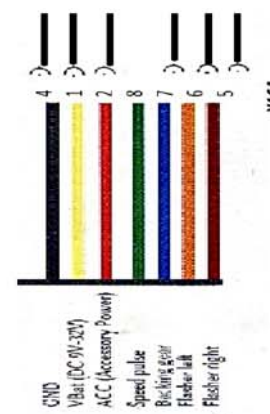

0	PYS 1-14	0000-08	01 07 14	DK	2013	Date	None	Citymaster 1600	Name	Schaltplan / circuit diagram	Drawing Number	91033951		
A2	No	Number appears	Change No	Date	Name	Standard	Verified	Change No	0000-07	For this drawing we reserve all rights	No. of Sh	26		
										acc. DIN 341	KABI 472	Type 8878	Dep ELK	Sheet 6