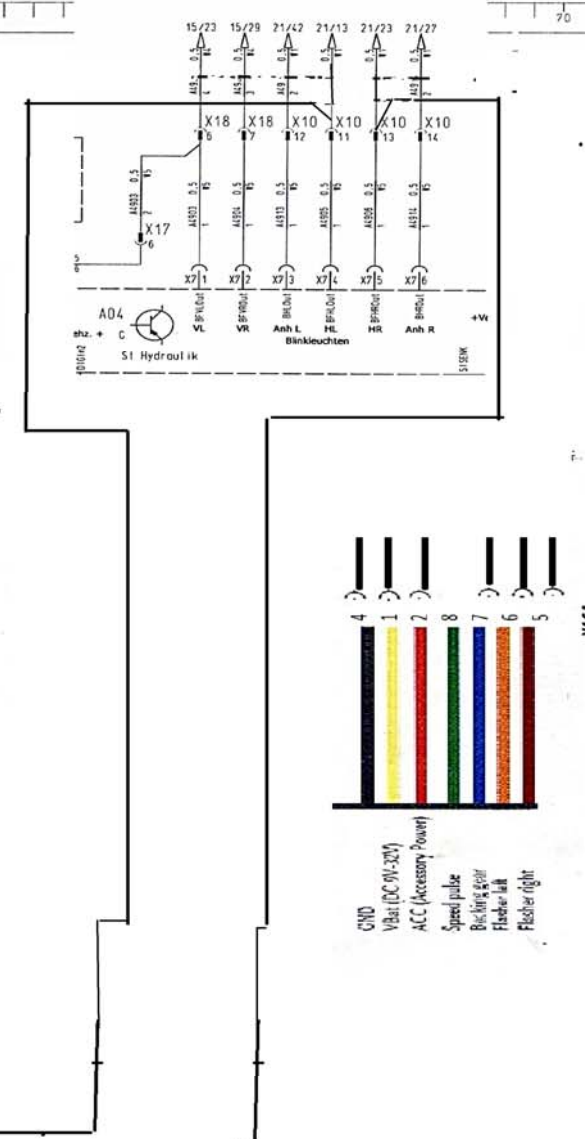

0	PYS 1-14	0000-08	01 07 14	DK	2013	Date	None	Citymaster 1600	Name	Schaltplan / circuit diagram	Drawing Number	91033951		
A2	No	Number appears	Change No	Date	Name	Standard	Verified	Change No	0000-07	For this drawing we reserve all rights	No. of Sh	26		
										acc. DIN 341	KABI 472	Type 8878	Dep ELK	Sheet 6